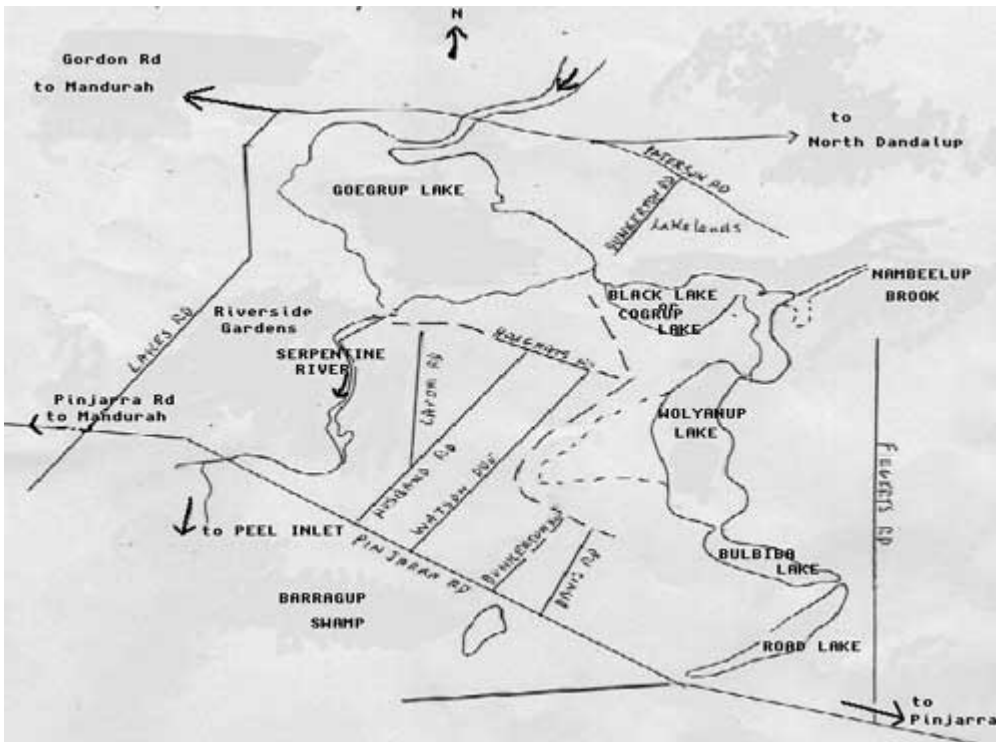

WATERBIRD COUNT

Waterbird Count - Goegrup and Black Lakes Area.

MAP OF GOEGRUP LAKES SYSTEM NEAR MANDURAH

Map showing waterbird sampling sites monitored on Lake Goegrup Area 2000 and 2001.